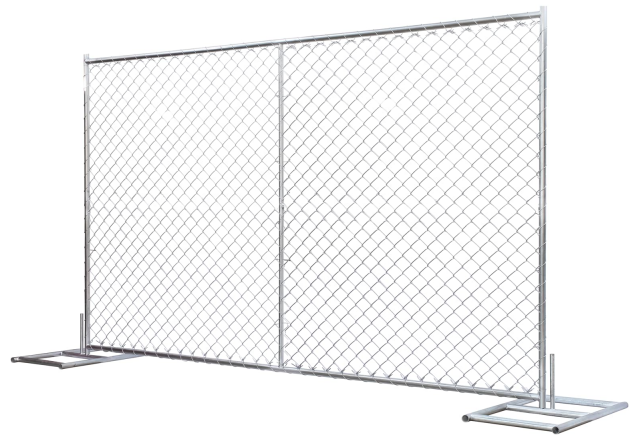

# Temporary Fence Panels or Post-Driven

Temporary Fencing is available in Temporary Fence Panels or Post Driven Fence. Our Temporary Fence Panels are available in 6' or 8' heights and 10' or 12' lengths with or without privacy screen. Our Post Driven and Rolled Fence with or without privacy screen can be used for various construction site needs as well as tree protection. A variety of Fence Gate options are available upon request.

### Features

- Available sizes: 6'x10' panels (standard), 8'x10' panels, 6'x12' panels, 8'x12' panels, 6' or 8' high post driven rolled fence
- With or without Screen
- Custom Order Screen Colors Available
- Single, Double, or Custom Gates Available