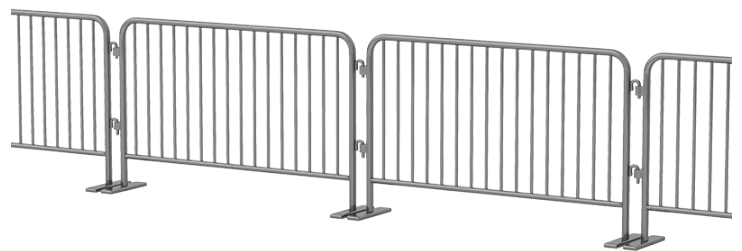

Barricades

Our temporary barricades are perfect for crowd control. VIP's barricades are made of durable, heavy-duty, galvanized steel railing and have flat feet. 8' long crowd control barricades with stands weigh 50lbs each.

Features

- Dimensions: 8' Long x 44" High
- Weight: 50 lbs.
- Durable, Heavy Duty, Galvanized Steel Railing
- Easy to Set Up and Relocate