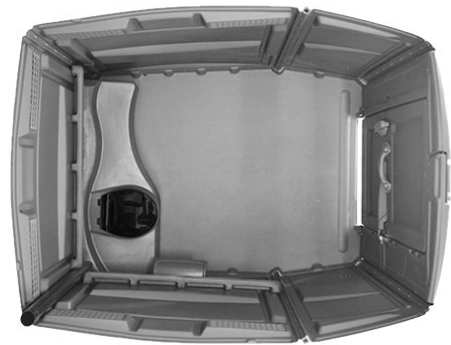

## Standard Portable ADA Restroom

(Standard Portable ADA Toilet)

Our Standard Portable ADA Restroom contains a wheelchair-accessible toilet, urinal and 2-roll toilet paper dispenser.

### Specifications

**Length:** 86.5"

**Width:** 66"

**Height:** 90.5"

**Door Opening:** 80.8"H x 32.7"W

**Seat Height:** 18.5"

**Floor Area:** 4138 sq in

**Weight:** 310 lbs.

### Features

1 unisex wheelchair-accessible unit with toilet, urinal, and 2-roll toilet paper dispenser.