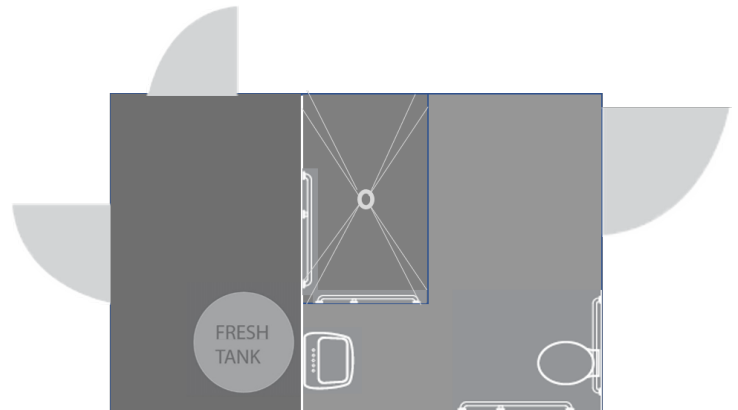

Single ADA Combo Trailer

(Single Station ADA Shower Restroom Combo Trailer)

The 12-foot, Single Station ADA shower/restroom combination trailer has everything you want. A complete, wheelchair accessible bathroom along with a shower to change and get ready for a big event.

Specifications

Length: 12' Box, 17' w/ Tongue

Width: 8'5"

Height: 9'5"

Weight: 6950 lbs.

Wheels: 16" aluminum

Waste Tank: 125 gallons

Freshwater: 200 gallons

Additional Water Supply: 1 standard ¾-inch garden hose connection

Features

1 private ADA-compliant, wheelchair-accessible restroom w/ shower stall, flushing porcelain toilet & sink