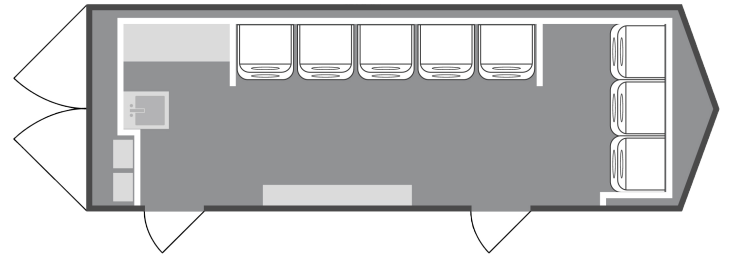

8-Station Laundry Trailer

(8-station Laundry - 8x24-8 Laundry)

The 24' 8 Station Laundry Trailer is built to accommodate large groups of service workers and people in disaster relief situations. The open floor plan allows for people to flow easily in and out of the trailer, maximizing the amount of productivity.

*Requires fresh water and wastewater connection.

No onboard tanks.

Specifications

Length: 24' Box, 31' w/ Tongue

Width: 8'6", 10'6" w/ Steps Down

Height: 11' including AC

Weight: 6950 lbs.

Wheels: 16" aluminum

Washers: (8) Samsung 7.5 cu ft

Dryers: (8) Samsung 4.2 cu ft

Water Supply: 1 standard ¾-inch garden hose connection

Features

Eight Samsung Stackable washer/dryer units, two folding stations and one laundry sink outfit the trailer.