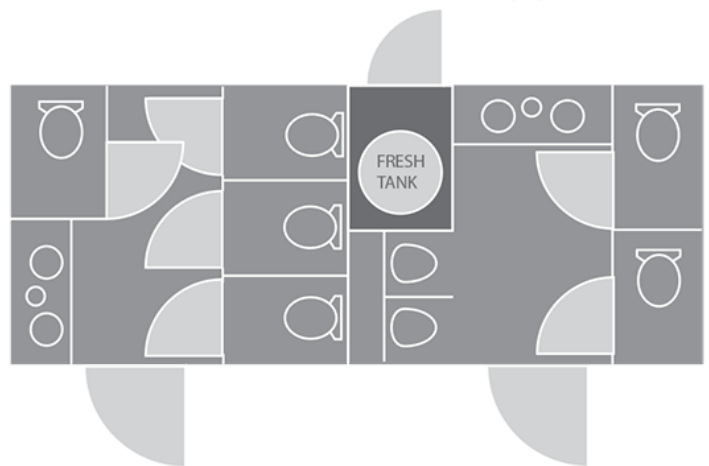

8-Station Luxury Restroom Trailer

(8-stall 2-door Spa Series - 8x20-2 Spa)

Lightweight, spacious and beautiful describe this 20', 8-Station portable restroom trailer. Inside, the ladies area has four spacious stalls and a twin-basin vanity. For the men, there are two private stalls, two urinals and a twin-basin vanity. The climate in each area can be controlled by individual air conditioning units to insure total comfort.

Specifications

Length: 20' Box, 25' w/ Tongue

Width: 8'6", 12'6" w/ Steps Down

Height: 11'8" including AC

Weight: 8490 lbs.

Wheels: 16" aluminum

Waste Tank: 750 gallons

Freshwater: 200 gallons

Additional Water Supply: 1 standard ¾-inch garden hose connection

Women's

4 spacious, private stalls w/ hands-free flushing porcelain toilets, 2 stainless steel basin sinks

Men's

2 porcelain urinals, 2 hands-free flushing porcelain toilets, 2 stainless steel basin sinks