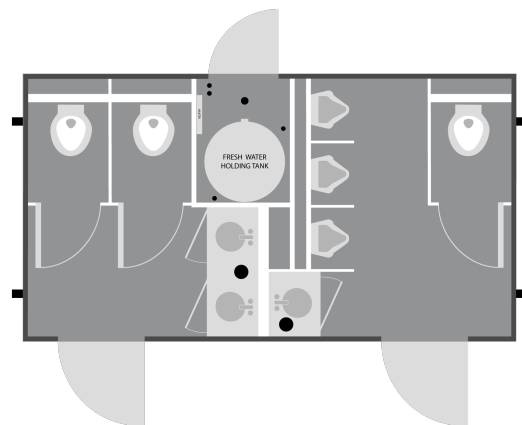

6-Stall Luxury Restroom Trailer

(6-stall 2-door Spa Series - 8x17-2 Spa)

Introducing the perfect mid-size 17-foot 6-station restroom trailer. This luxury restroom trailer is ideal for events between 400-450 guests. The spacious and open floor plan allows for traffic to move quickly in and out, reducing long wait lines. It's unique size makes it easy to pull and easy to maneuver into place.

Specifications

Length: 17' Box, 22' w/ Tongue

Width: 8'5", 9'6" w/ Steps Down

Height: 11'8" including AC

Weight: 7121 lbs.

Wheels: 16" aluminum

Waste Tank: 525 gallons

Freshwater: 200 gallons

Additional Water Supply: 1 standard ¾-inch garden hose connection

Women's

2 private stalls w/
hands-free flushing
porcelain toilets, 2
stainless steel basin
sinks

Men's

3 porcelain urinals, 1
hands-free flushing
porcelain toilet, 1
stainless steel basin
sink