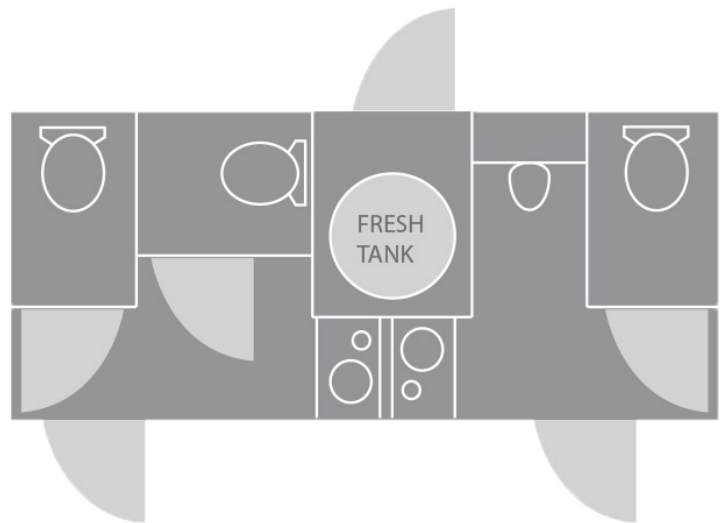

# 4-Stall Luxury Restroom Trailer

(4-stall 2-door Spa Series - 6x14-2 Spa)

This spacious 4-Station restroom trailer has a delightful interior and enough capacity to provide up to 350 guests a true first-class experience. The restroom trailer's soft interior colors and spacious floor design create a wonderful experience for guests. It is a refreshing atmosphere away from the noise and crowds.

### Specifications

**Length:** 14' Box, 19' w/ Tongue

**Width:** 8'5", 9'6" w/ Steps Down

**Height:** 11'3" including AC

**Weight:** 5280 lbs.

**Wheels:** 16" aluminum

**Waste Tank:** 440 gallons

**Freshwater:** 200 gallons

**Additional Water Supply:** 1 standard ¾-inch garden hose connection