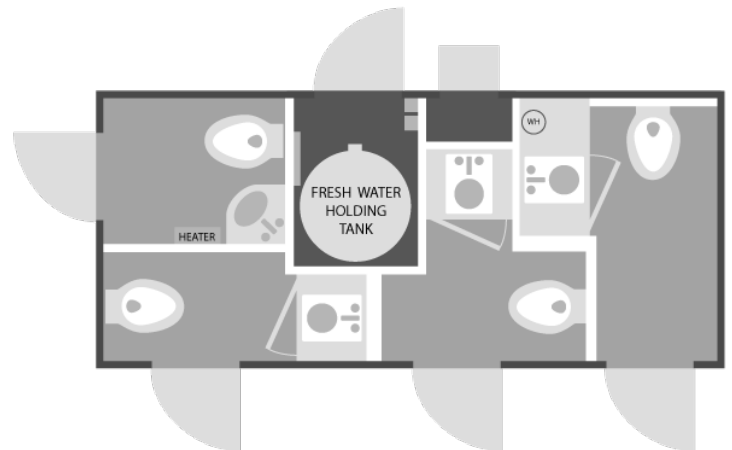

4-Stall 4-Door Restroom Trailer

(4-stall 4-door Spa Series - 6x14-4 Spa)

This spacious 4-Door, 4-Station restroom trailer has a delightful interior and enough capacity to provide up to 350 guests, a true first-class experience. The restroom trailer's soft interior colors and individual floor design create a wonderful experience for guests. It is a refreshing atmosphere away from the noise and crowds.

Specifications

Length: 14' Box, 19' w/ Tongue

Width: 6', 7'6" w/ Steps Down

Height: 11'3" including AC

Weight: 7121 lbs.

Wheels: 16" aluminum

Waste Tank: 440 gallons

Freshwater: 200 gallons

Additional Water Supply: 1 standard ¾-inch garden hose connection

Women's

2 private rooms w/
hands-free flushing
porcelain toilet each
with stainless steel
basin sink

Men's

2 private rooms w/
hands-free flushing
porcelain toilet each
with stainless steel
basin sink