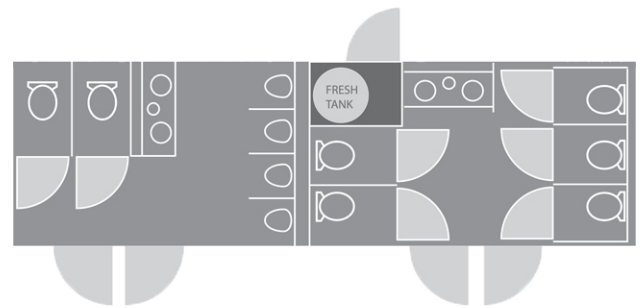

# 11-Station Luxury Restroom Trailer

(11-stall 2-door Millenium Series - 8x28-2 Spa)

Our beautiful 28-foot, eleven-station VIP luxury restroom trailer for high traffic events has 5 private stalls and 2 sinks for the women and 4 urinals, 2 stalls and 2 sinks for the men. Both the men's and women's areas are equipped with an entrance and exit door to create a safe, even flow of traffic. And the common areas are very large and spacious, giving your guests a comfortable environment to share.

## **Specifications**

- Length:** 28' Box, 33' w/ Tongue
- Width:** 8'6", 12'6" w/ Steps Down
- Height:** 11'6" including AC
- Weight:** 11450 lbs.
- Wheels:** 16" aluminum
- Waste Tank:** 1150 gallons
- Freshwater:** 200 gallons
- Additional Water Supply:** 1 standard ¾-inch garden hose connection

## **Women's**

5 spacious, private stalls w/ hands-free flushing porcelain toilets, 2 stainless steel basin sinks