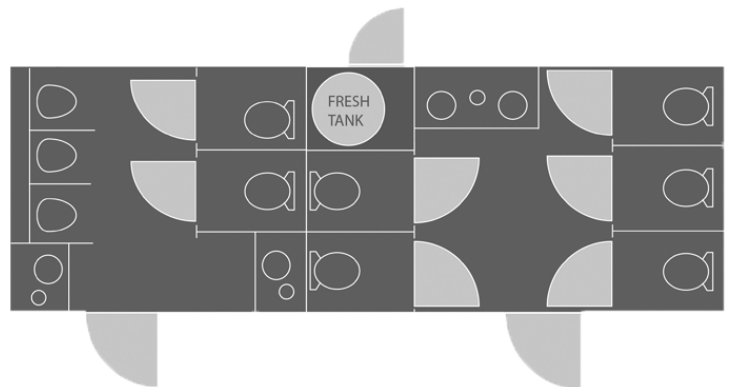

10-Station Luxury Restroom Trailer

(10-stall 2-door Millenium Series - 8x25-2 Spa)

Spacious, lightweight and beautiful describe this 25', 10-Station portable restroom trailer. Inside, the ladies area has five spacious stalls and a twin-basin vanity. For the men, there are two private stalls, three urinals and a twin-basin vanity. The climate in each area can be controlled by individual air conditioning units to insure total comfort.

Specifications

- Length:** 25' Box, 30' w/ Tongue
- Width:** 8'6", 12'6" w/ Steps Down
- Height:** 11'7" including AC
- Weight:** 9800 lbs.
- Wheels:** 16" aluminum
- Waste Tank:** 980 gallons
- Freshwater:** 200 gallons
- Additional Water Supply:** 1 standard ¾-inch garden hose connection

Women's

5 spacious, private stalls w/ hands-free flushing porcelain toilets, 2 stainless steel basin sinks

Men's

3 porcelain urinals, 2 hands-free flushing porcelain toilets, 2 stainless steel basin sinks