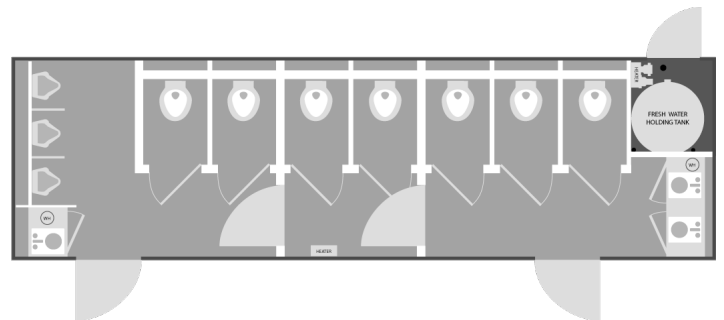

# 10-Stall Flex Restroom Trailer

(10-stall 2-door Flex Restroom Trailer - 8x29-10 Flex)

The 10-Station Flex Restroom Trailer offers you and your guests unequalled flexibility as well as many unique features. It can be configured for male/female use in a 5+5 or 3+7 floor plan, or as a 10 station arrangement depending on gender requirements. With the ability to adjust the amount of restrooms per side, you can cater events that have more attendees of one gender.

## Specifications

**Length:** 29' Box, 32' 6" w/ Tongue

**Width:** 8'5", 12'2" w/ Steps Down

**Height:** 11'5.5" including AC

**Weight:** 11980 lbs.

**Wheels:** 16" aluminum

**Waste Tank:** 1025 gallons

**Freshwater:** 300 gallons

**Additional Water Supply:** 1 standard ¾-inch garden hose connection

## **Women's**

3|5 spacious, private stalls w/ hands-free flushing porcelain toilets, 2 stainless steel basin sinks